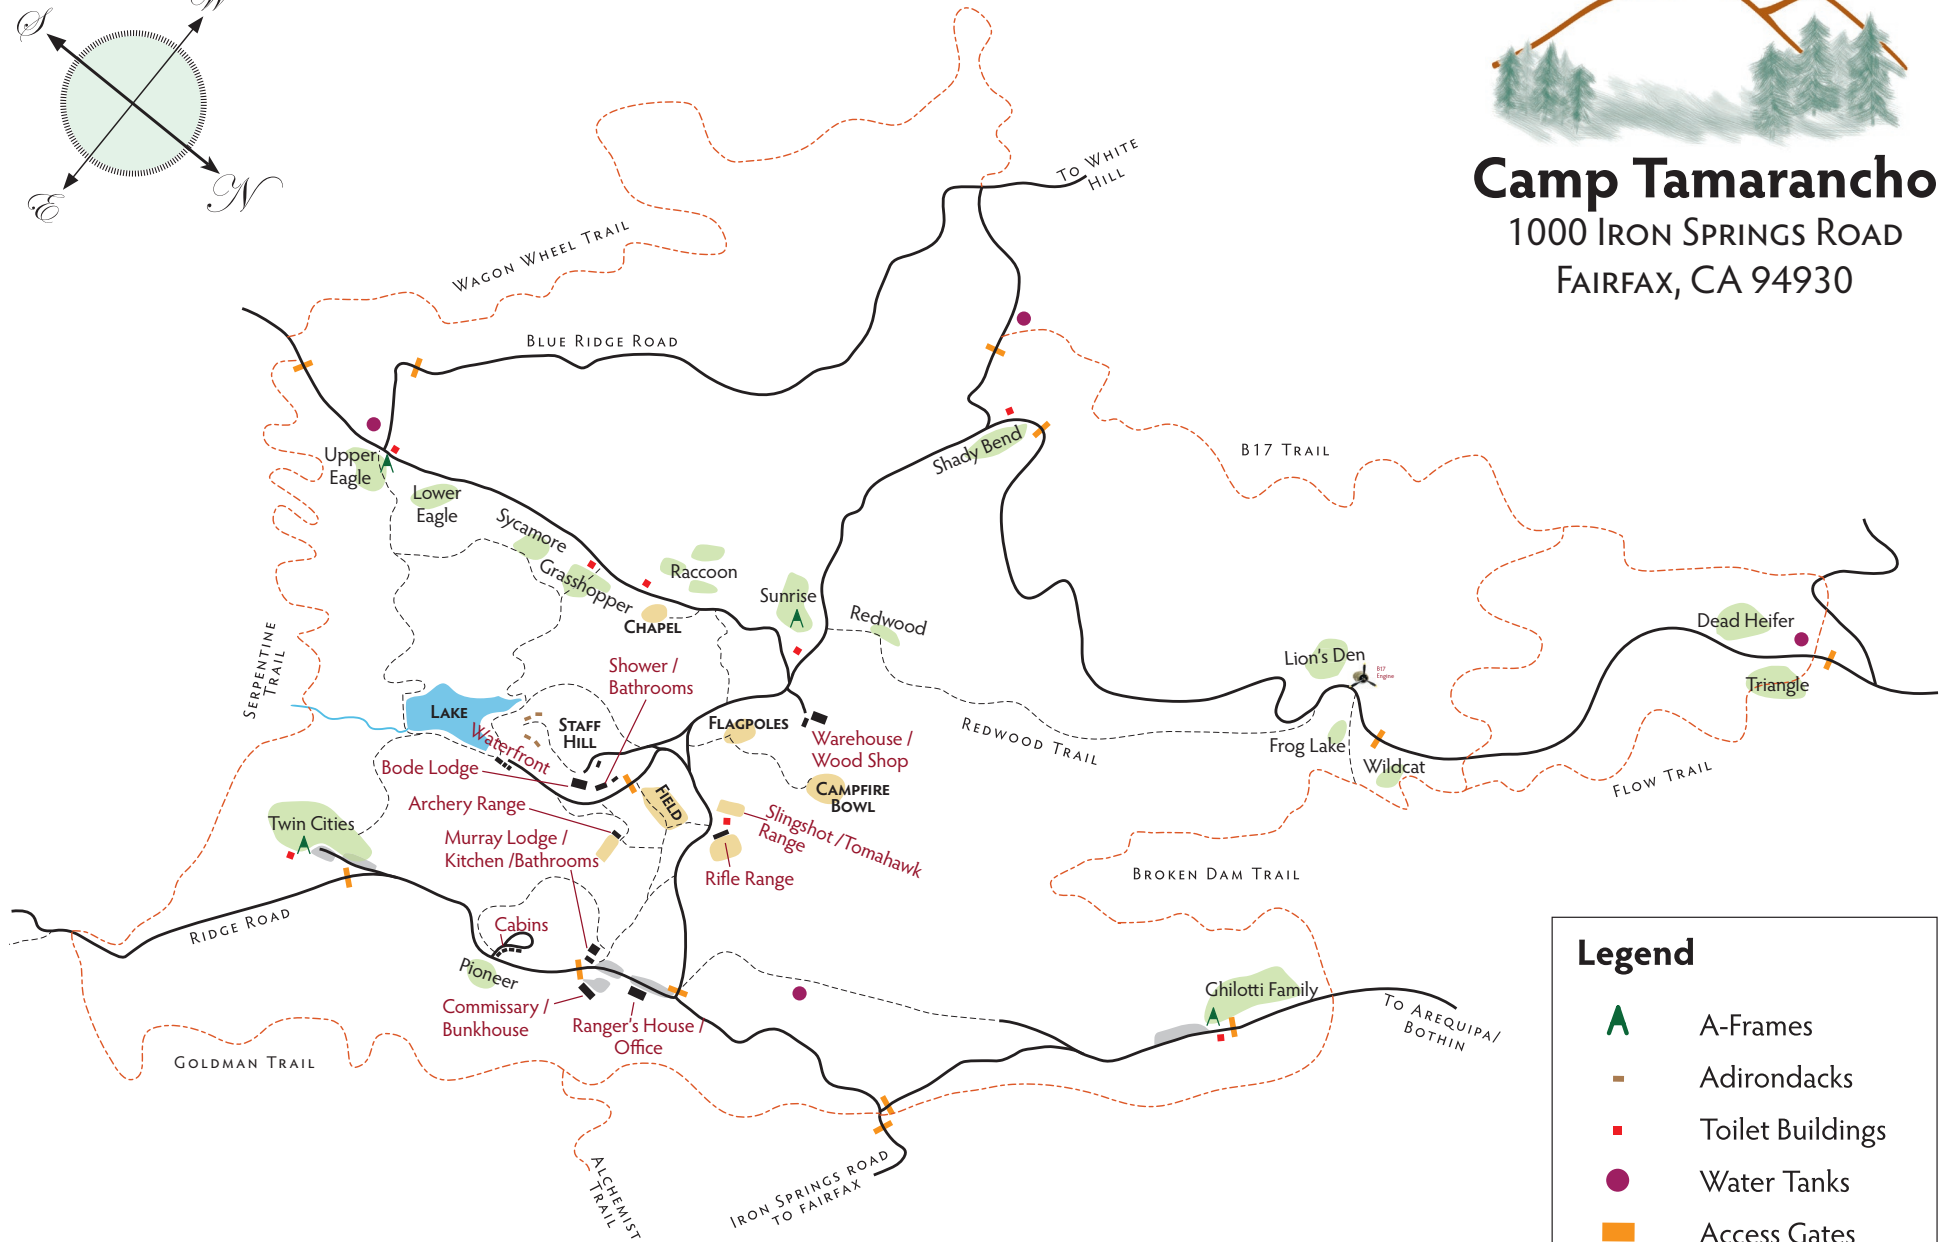

**Camp Tamarancho**  
 1000 IRON SPRINGS ROAD  
 FAIRFAX, CA 94930

Legend	
	A-Frames
	Adirondacks
	Toilet Buildings
	Water Tanks
	Access Gates
	Dirt Roads
	Camp Trails
	FOT Bicycle Trails

225 West End Avenue  
 San Rafael, CA 94901  
 415.454.1081  
[www.boyscouts-marin.org](http://www.boyscouts-marin.org)